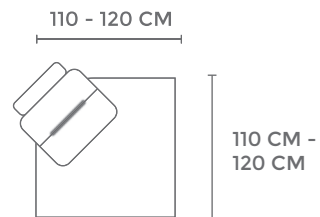

FLAIRE

MODEL : 3901

CORNER