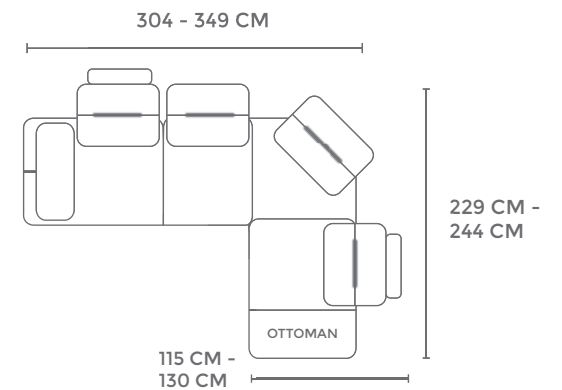

FLAIRE
MODEL: 3901

FLAIRE

MODEL : 3901

CCLOT + 2RA : (W) 304 - 349 CM x (D) 229 CM - 244 CM x (H) 87 - 99 CM (With Headrest)
C/W Push Back Seat, Extendable Handrest & Adjustable Headrest

www.montesofa.com

FLAIRE

MODEL : 3901

2LA + CCROT : (W) 304 - 349 CM x (D) 229 CM - 244 CM x (H) 87 - 99 CM (With Headrest)
C/W Push Back Seat, Extendable Handrest & Adjustable Headrest

www.montesofa.com

FLAIRE

MODEL : 3901

CORNER

1NA

FLAIRE

MODEL : 3901

2NA

1NALOT

1NAROT

OTHER MEASUREMENT

Seat Dept	57 - 99 CM
Seat Height	46 CM
Back Height	41 - 53 CM (With Headrest)
Handrest Height	56 CM
Leg Height	14.5 CM