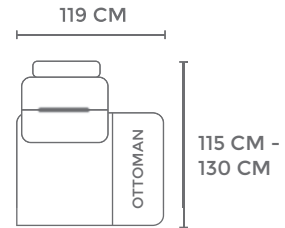

FLAIRE

MODEL : 3901

2LA + CCROT : (W) 304 - 349 CM x (D) 229 CM - 244 CM x (H) 87 - 99 CM (With Headrest)
C/W Push Back Seat, Extendable Handrest & Adjustable Headrest

www.montesofa.com

FLAIRE

MODEL : 3901

CORNER

1NA

FLAIRE

MODEL : 3901

2NA

1NALOT

1NAROT

OTHER MEASUREMENT

Seat Dept	57 - 99 CM
Seat Height	46 CM
Back Height	41 - 53 CM (With Headrest)
Handrest Height	56 CM
Leg Height	14.5 CM