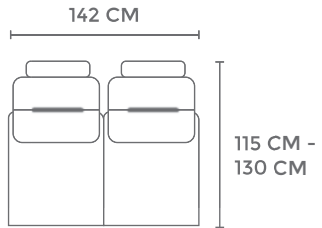

FLAIRE

MODEL : 3901

2LA + CCROT : (W) 304 - 349 CM x (D) 229 CM - 244 CM x (H) 87 - 99 CM (With Headrest)
C/W Push Back Seat, Extendable Handrest & Adjustable Headrest

www.montesofa.com

FLAIRE

MODEL : 3901

CORNER

1NA

FLAIRE

MODEL : 3901

2NA

1NALOT

1NAROT

OTHER MEASUREMENT

Seat Dept	57 - 99 CM
Seat Height	46 CM
Back Height	41 - 53 CM (With Headrest)
Handrest Height	56 CM
Leg Height	14.5 CM