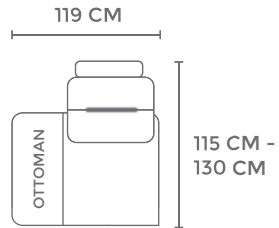

CORNER

1NA

FLAIRE

MODEL : 3901

2NA

1NALOT

1NAROT

OTHER MEASUREMENT

Seat Dept	57 - 99 CM
Seat Height	46 CM
Back Height	41 - 53 CM (With Headrest)
Handrest Height	56 CM
Leg Height	14.5 CM