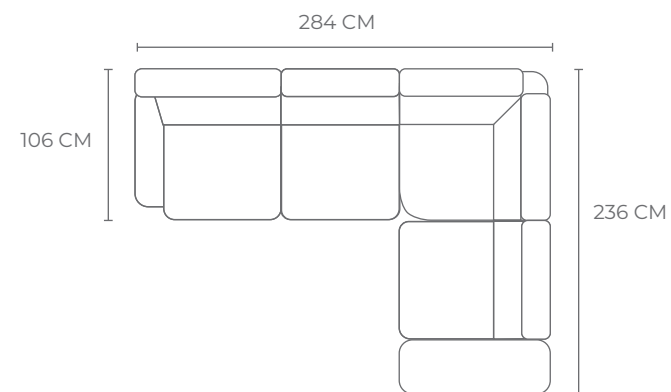

Apart from the deep wide seat, this collection has also specially designed to accommodate more people and featured with adjustable headrest for your maximum comfort.

Laroyce | Neo Series

LAROYCE

MODEL : 5004

S.Corner Set : (W) 284 CM x (D) 236 CM x (H) 75 CM
c/w Adjustable Headrest

www.montesofa.com

LAROYCE

MODEL : 5004