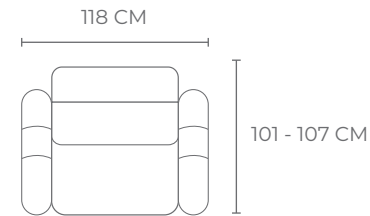

INCENTIAL

MODEL : 7086

1S MAXI

OTHER MEASUREMENT

Seat Depth	55 CM
Seat Height	43 CM
Back Height	38 - 61 CM
Leg Height	14 CM